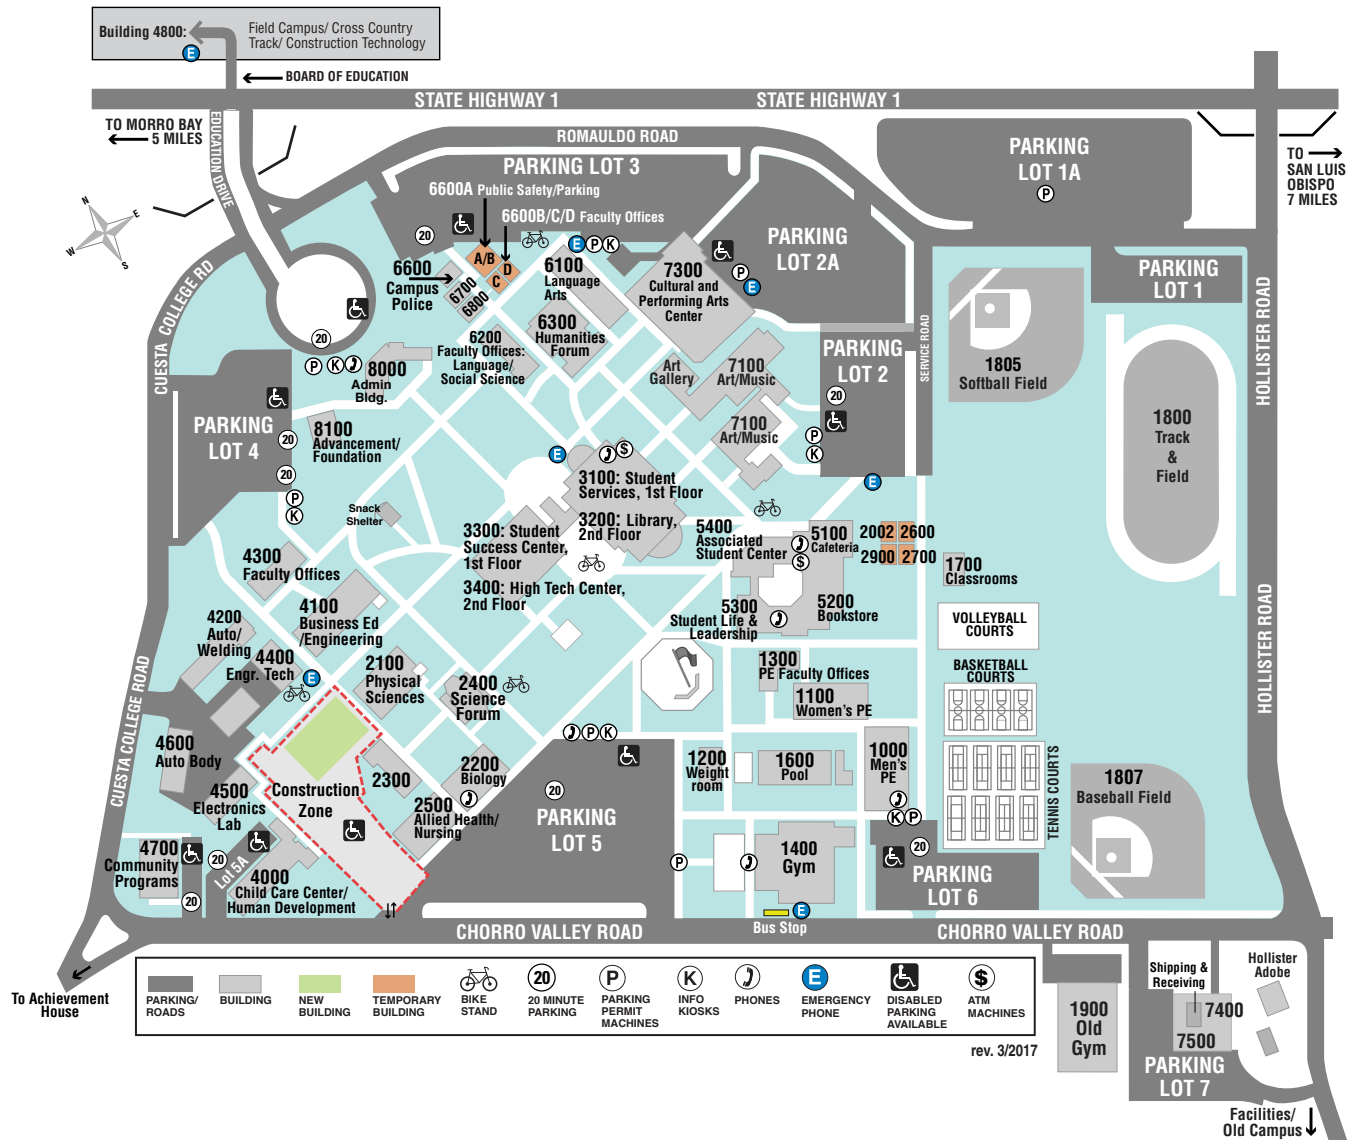

# Cuesta College San Luis Obispo Campus

805-546-3100 | www.cuesta.edu

Administration	8000	Cooperative Work Experience	5300	Humanities Forum	6300
Admissions/Records	3100	Disabled Student Programs		Language Arts	6100
Advancement/Foundation	8100	and Services (DSPS)	3300	Learning Support Services/	3300/
Allied Health/Nursing	2500	Electronics power control lab	4500	Learning Resources	3400 2nd Fl.
Alumni Association	8100	Engineering Technology/		Library	3200 2nd Fl.
Art Gallery	7100	Electronics Lab	4400	Marketing & Communications	8100
Assessment/ Matriculation	3400	English as a Second Language Office	3100	Parking/Public Safety	6600A
Associated Students Auditorium	5400	Extended Opportunity Programs		Performing Arts Center (CPAC)	7300
Auto Body	4600	& Services	3100	Performing Arts/Fine Arts	7100
Auto Technology and Welding	4200	Faculty Offices	2900, 6600B/C/D	P.E., Men's	1000
Biological Sciences	2200	Faculty Offices: Biological		P.E., Women's	1100
Bookstore	5200	& Physical Sciences	2300	Physical Sciences	2100
Business & Entrepreneurship Center	6800	Faculty Offices: Business/Engineering	4300	Pool (closed until Feb. 15, 2016)	1600
Business Education/Engineering	4100	Faculty Offices: English	3400	Professional Development Center	3100
Cafeteria	5100	Faculty Offices: Human Development	4000	Reprographics	6700
CalWORKs/CARE	3100	Faculty Offices: Language Arts/		Science Forum	2400
Campus Police Station	6600	Social Sciences	6200	Staff Offices	2900
Career Connections	5300	Faculty Offices: Math	3400	Student Health Center	3100
Cashier	3100	Faculty Offices: Nursing/ Allied Health	2500	Student Success Center	3300
Child Care Center	4000	Faculty Offices: Physical Education	1300	Student Support Services	3100
Classrooms	1100, 2002, 2600	Financial Aid	3100	Track and Field	1800
Community Programs/Youth Programs	4700	Gym, old	1900	Transfer/Career Counseling Center	3100
Computer Services (staff use only)	3100	Gymnasium	1400	University Partners	2700
Construction Technology	4800	Human Development	4000	Weight Room	1200